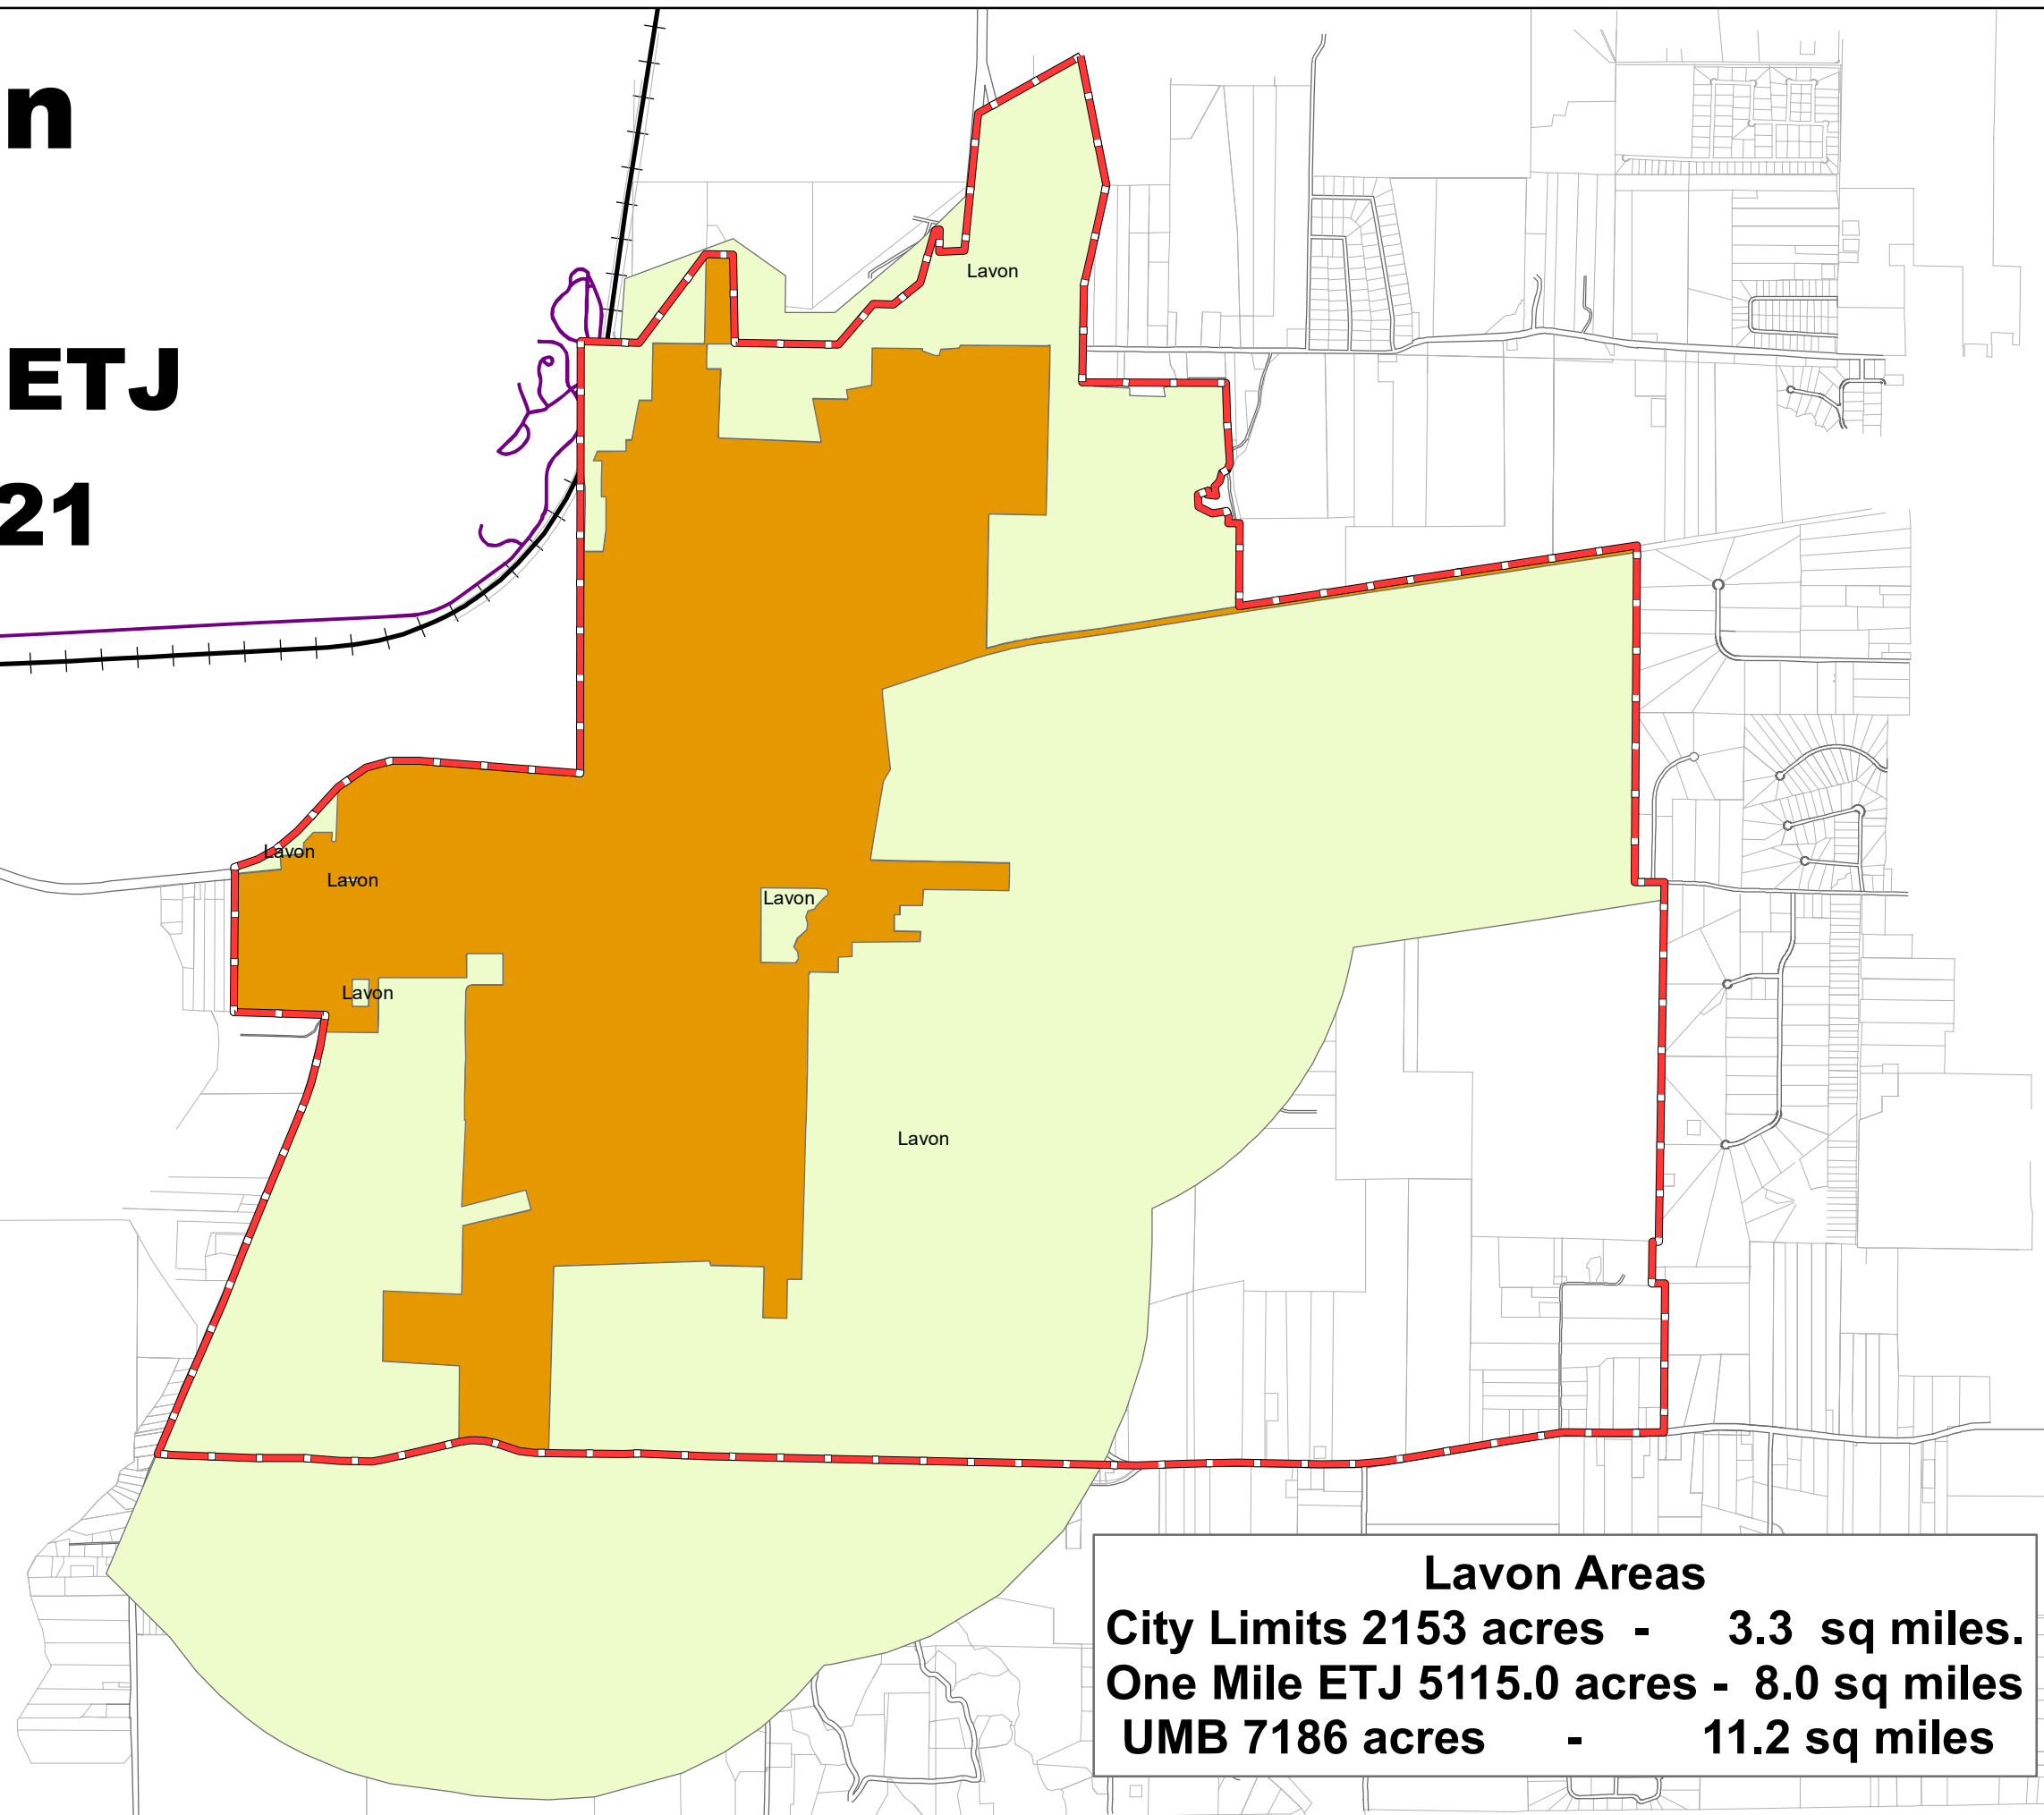

City of Lavon

Measure

City Limits and ETJ

October 2021

- Legend**
- UMB Line
 - ETJ one mile area 2021
 - City Limits Area 2021

Lavon Areas	
City Limits	2153 acres - 3.3 sq miles.
One Mile ETJ	5115.0 acres - 8.0 sq miles
UMB	7186 acres - 11.2 sq miles